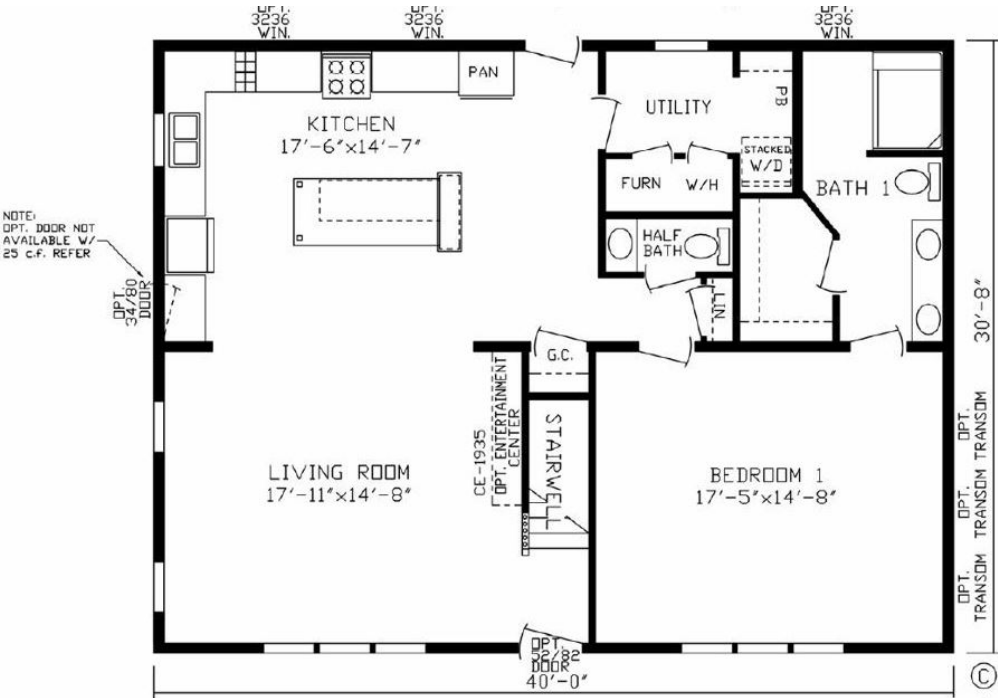

Huron Modular Homes – 4269 Dove Rd., Port Huron, MI 48060

Newberry 99704