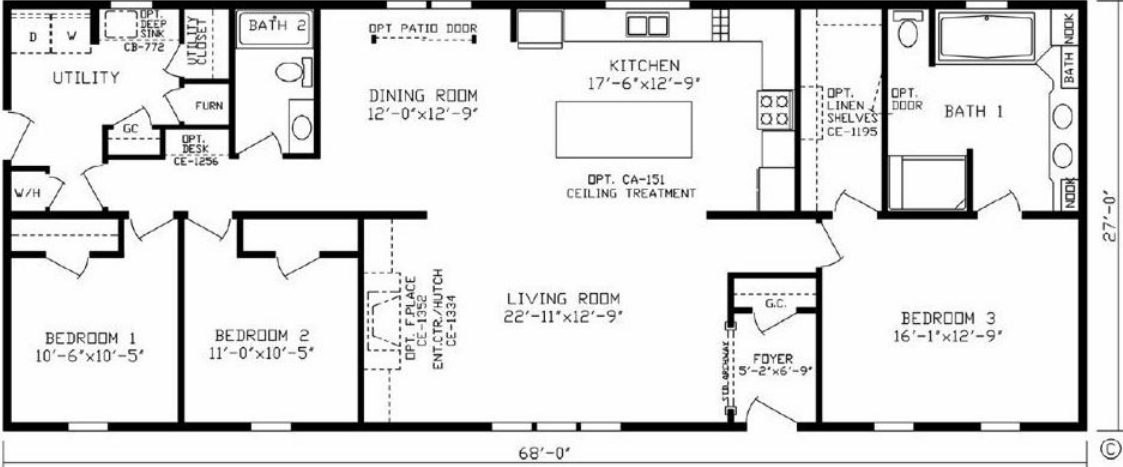

Huron Modular Homes – 4269 Dove Rd., Port Huron, MI 48060

Whitney 92582