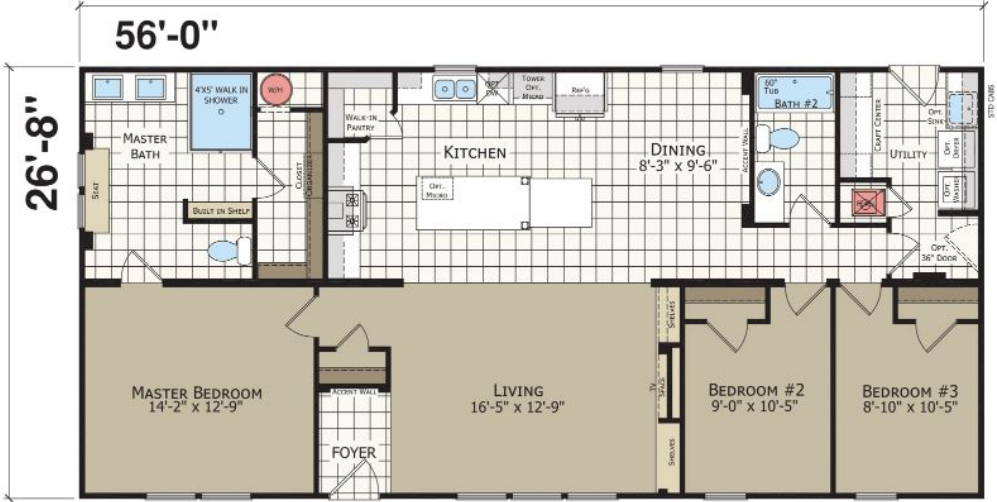

Huron Modular Homes – 4269 Dove Rd., Port Huron, MI 48060

Summit 2860 237