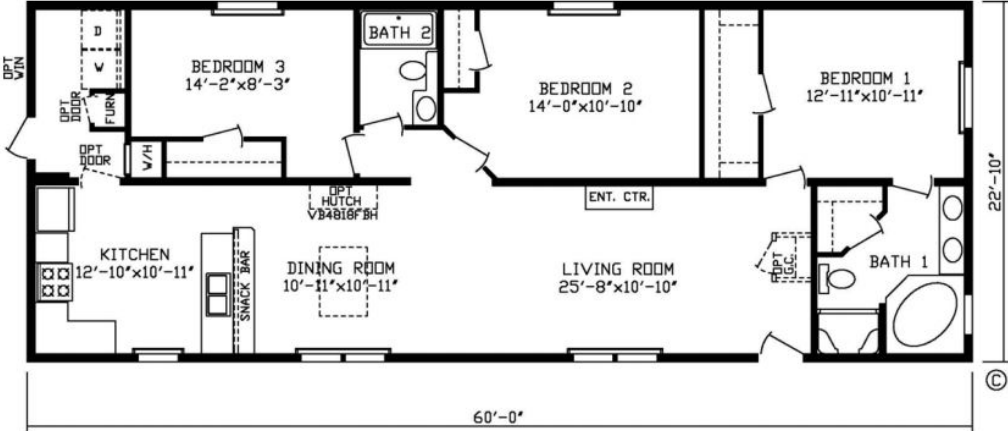

Huron Modular Homes – 4269 Dove Rd., Port Huron, MI 48060

The Liebig 186006