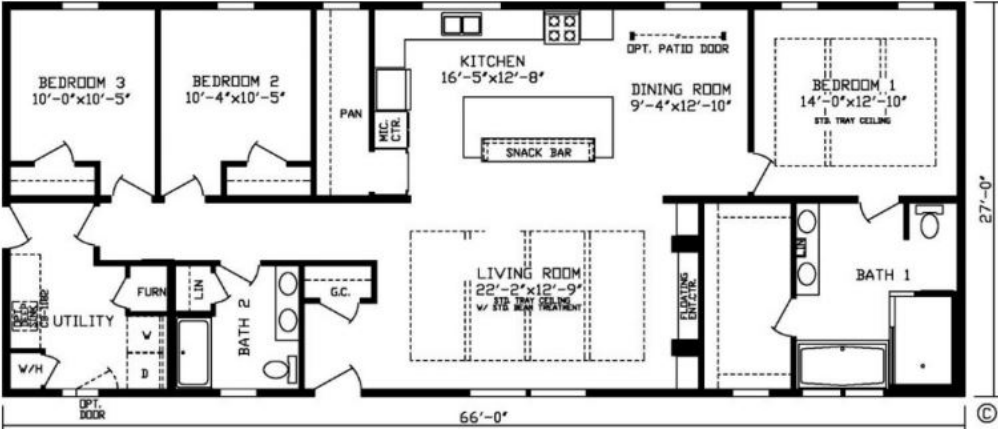

Huron Modular Homes – 4269 Dove Rd., Port Huron, MI 48060

Floor Plan

The Mystic Creek 92608K