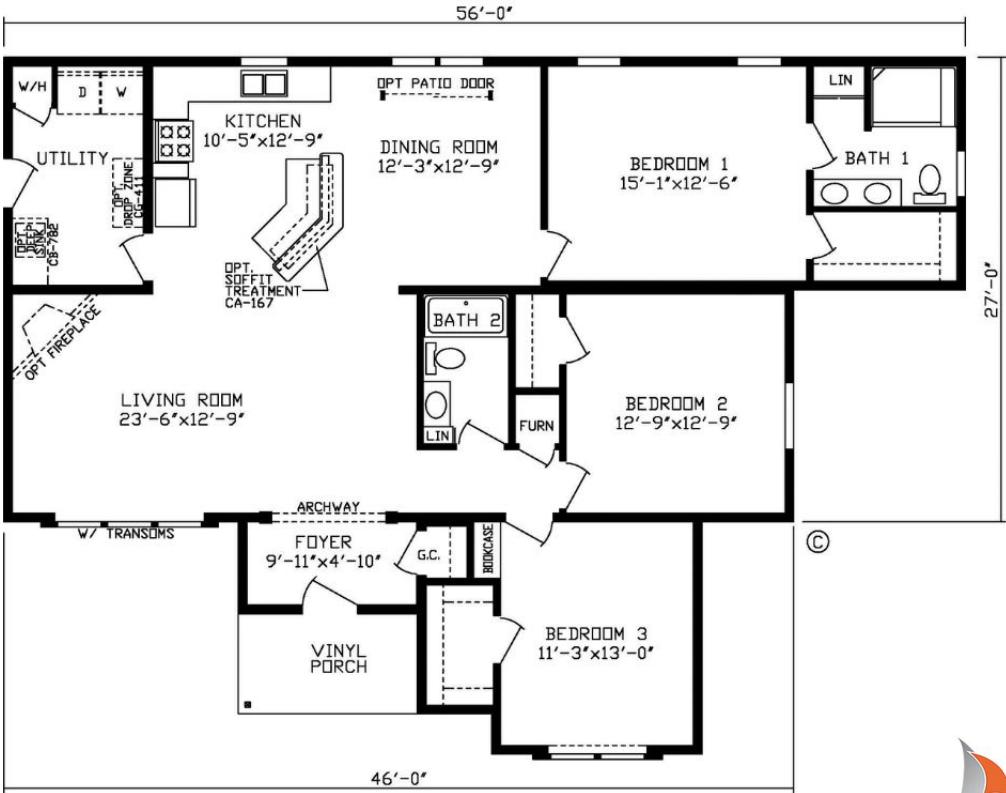

Huron Modular Homes – 4269 Dove Rd., Port Huron, MI 48060

Timberlake 92587