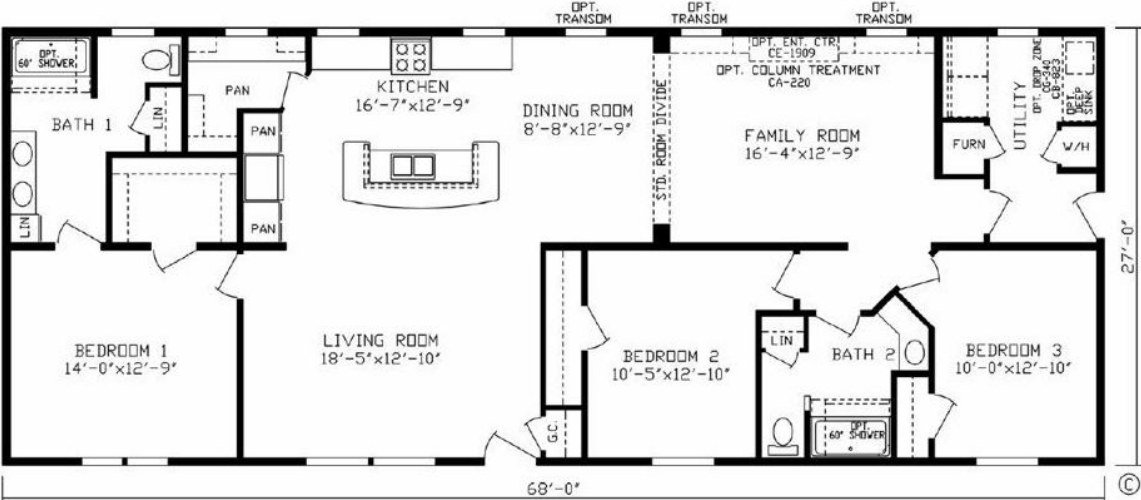

Huron Modular Homes – 4269 Dove Rd., Port Huron, MI 48060

Wimbledon 92590